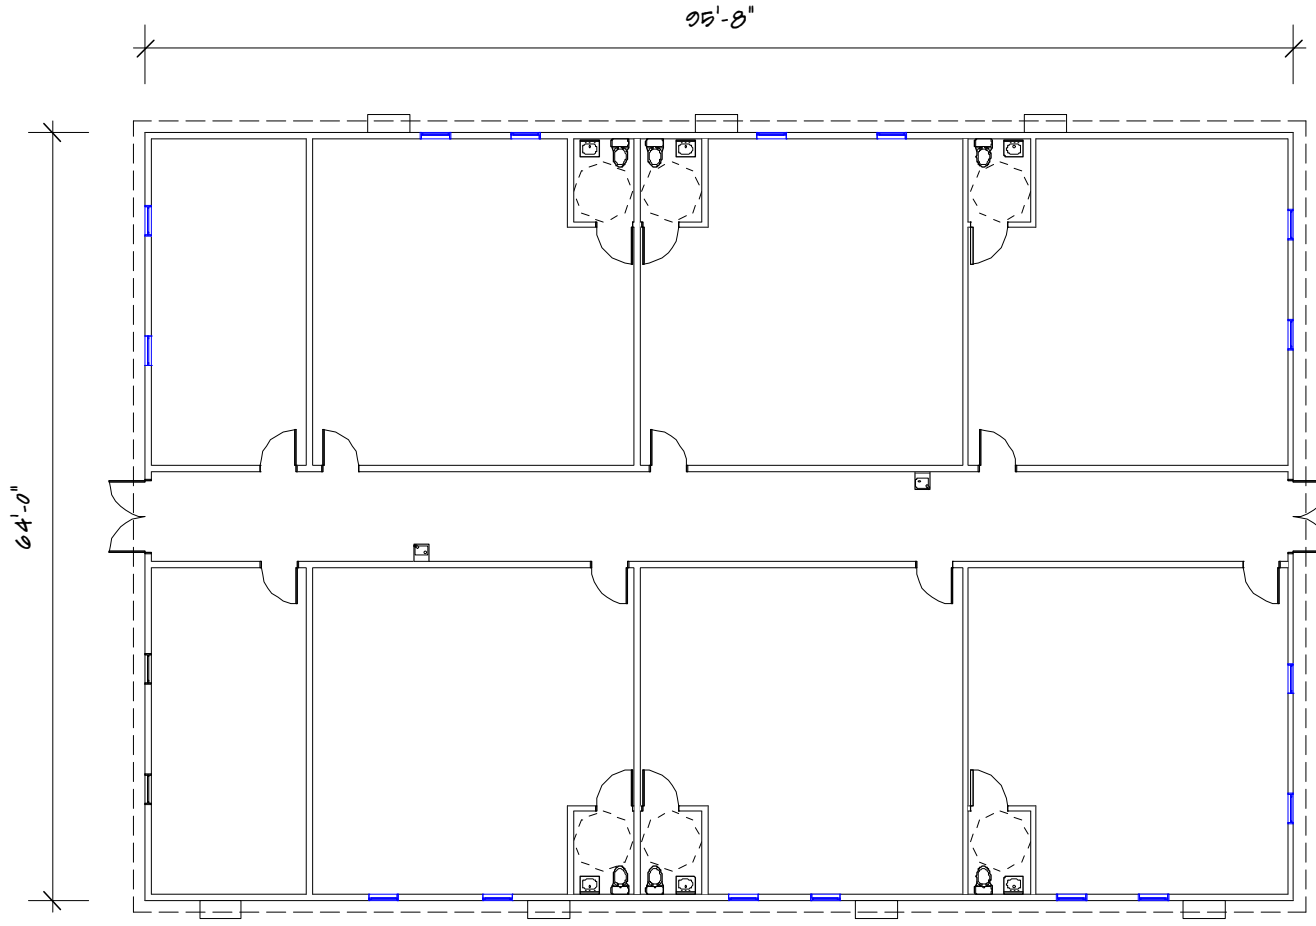

Floor Plan

1409 Oakfield Drive
Brandon, FL 33511
813-630-4222 Phone
813-651-3394 Fax

ASI EDU

Six Classroom Building

Florida DCA Approved

95'-8" x 64'-0"

Florida Coded

Copyright 2007. The information contained herein is proprietary and is the exclusive property of Affordable Structures Incorporated. Any reproduction or distribution is strictly prohibited without the express written consent of Affordable Structures Incorporated.

Scale: graphic

Plan No: 200-9584

REV: 8-11-08