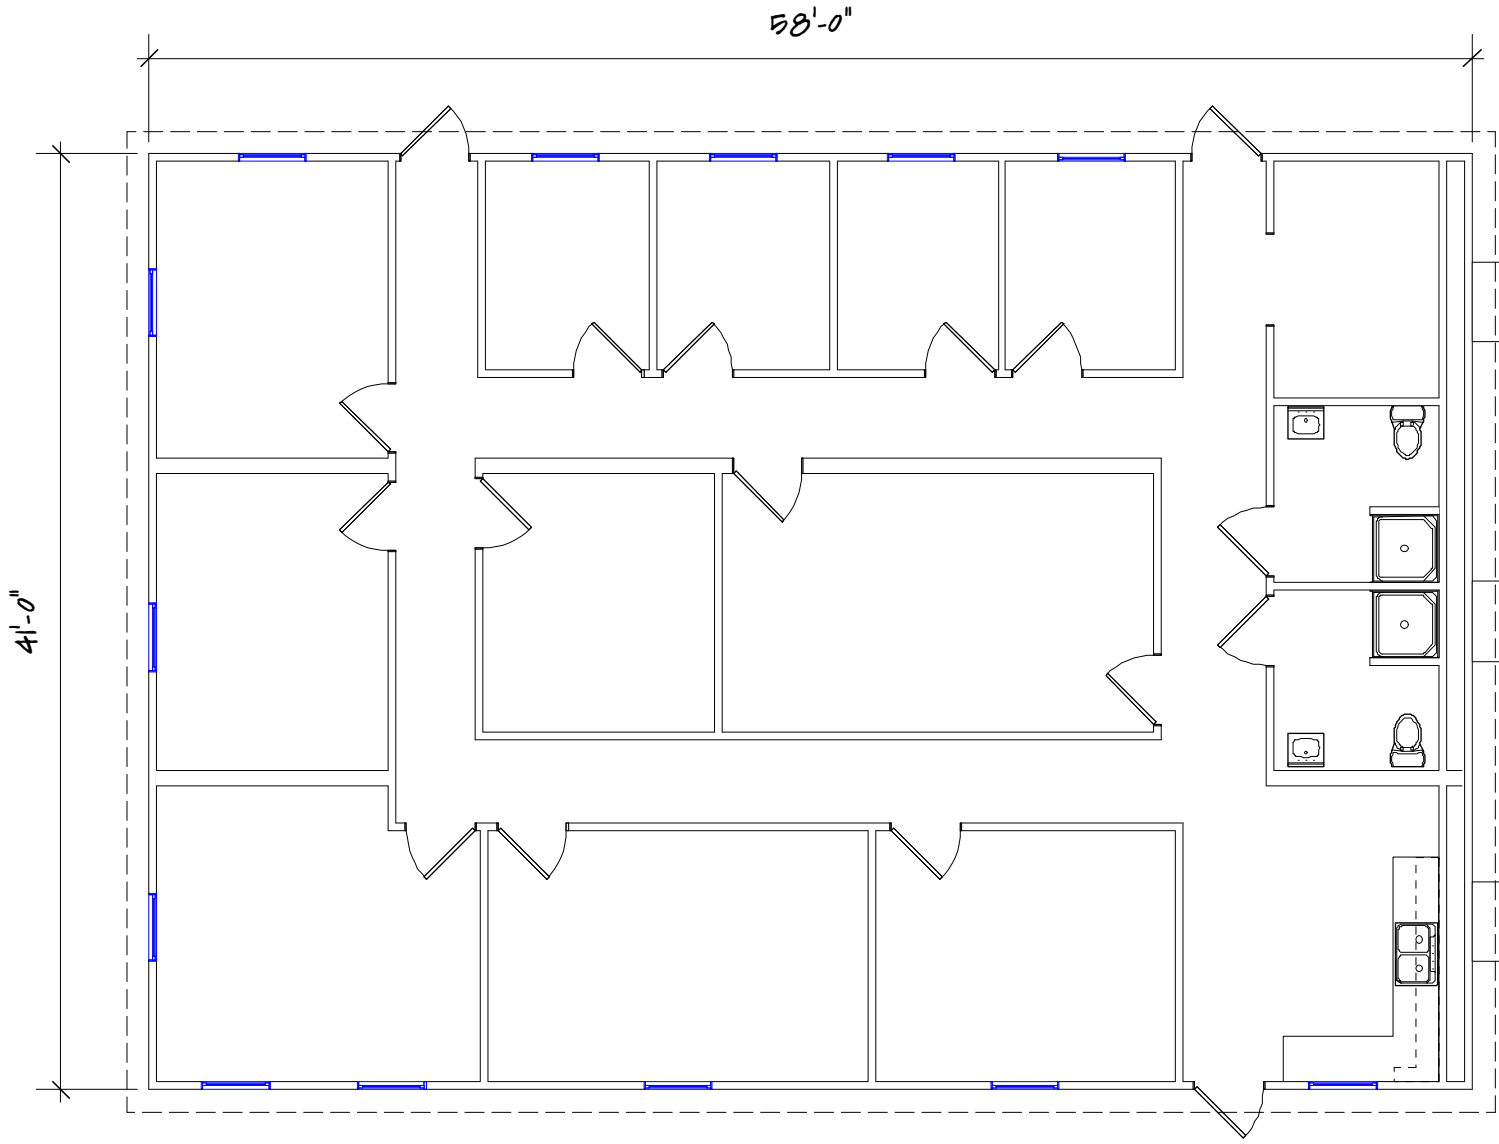

Floor Plan

**ASI
COM**

1409 Oakfield Drive
Brandon, FL 33511
813-630-4222 Phone
813-651-3394 Fax

Commercial Office Building

41'-0" x 58'-0"

Copyright 2007: The information contained herein is proprietary and is the exclusive property of Affordable Structures Incorporated. Any reproduction or distribution is strictly prohibited without the express written consent of Affordable Structures Incorporated.

Scale: graphic

Plan No: 266-4258

REV: 7-15-09