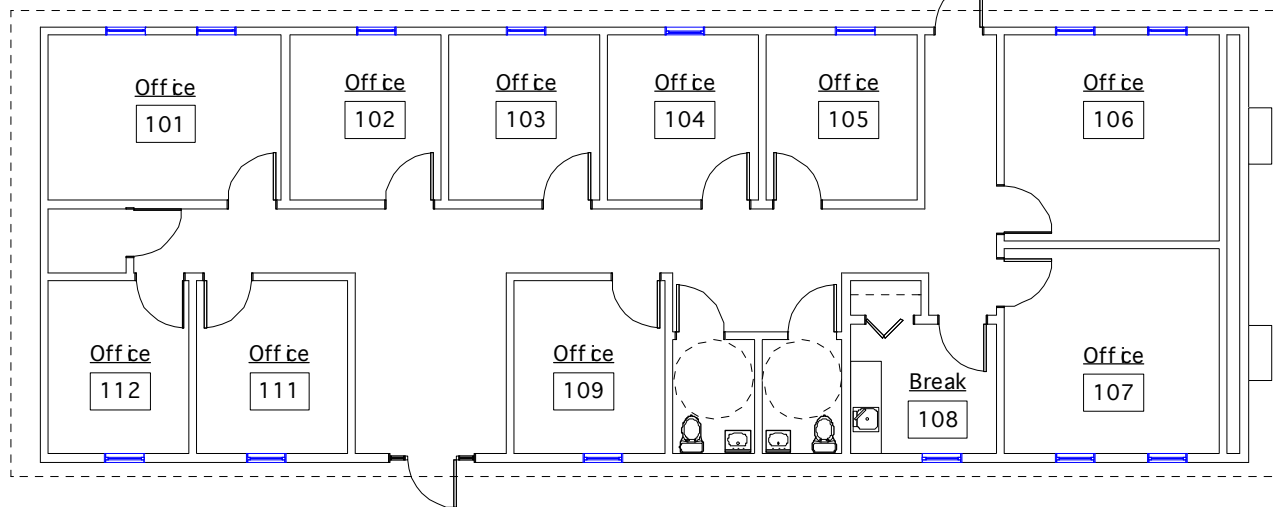

76'-0"

27'-4"

Floor Plan

27'-4" x 76'-0"  
Florida Coded

Scale: graphic Plan No: 570-2876

REV: 3-3-08

1409 Oakfield Drive  
Brandon, FL 33511  
813-630-4222 Phone  
813-651-3394 Fax